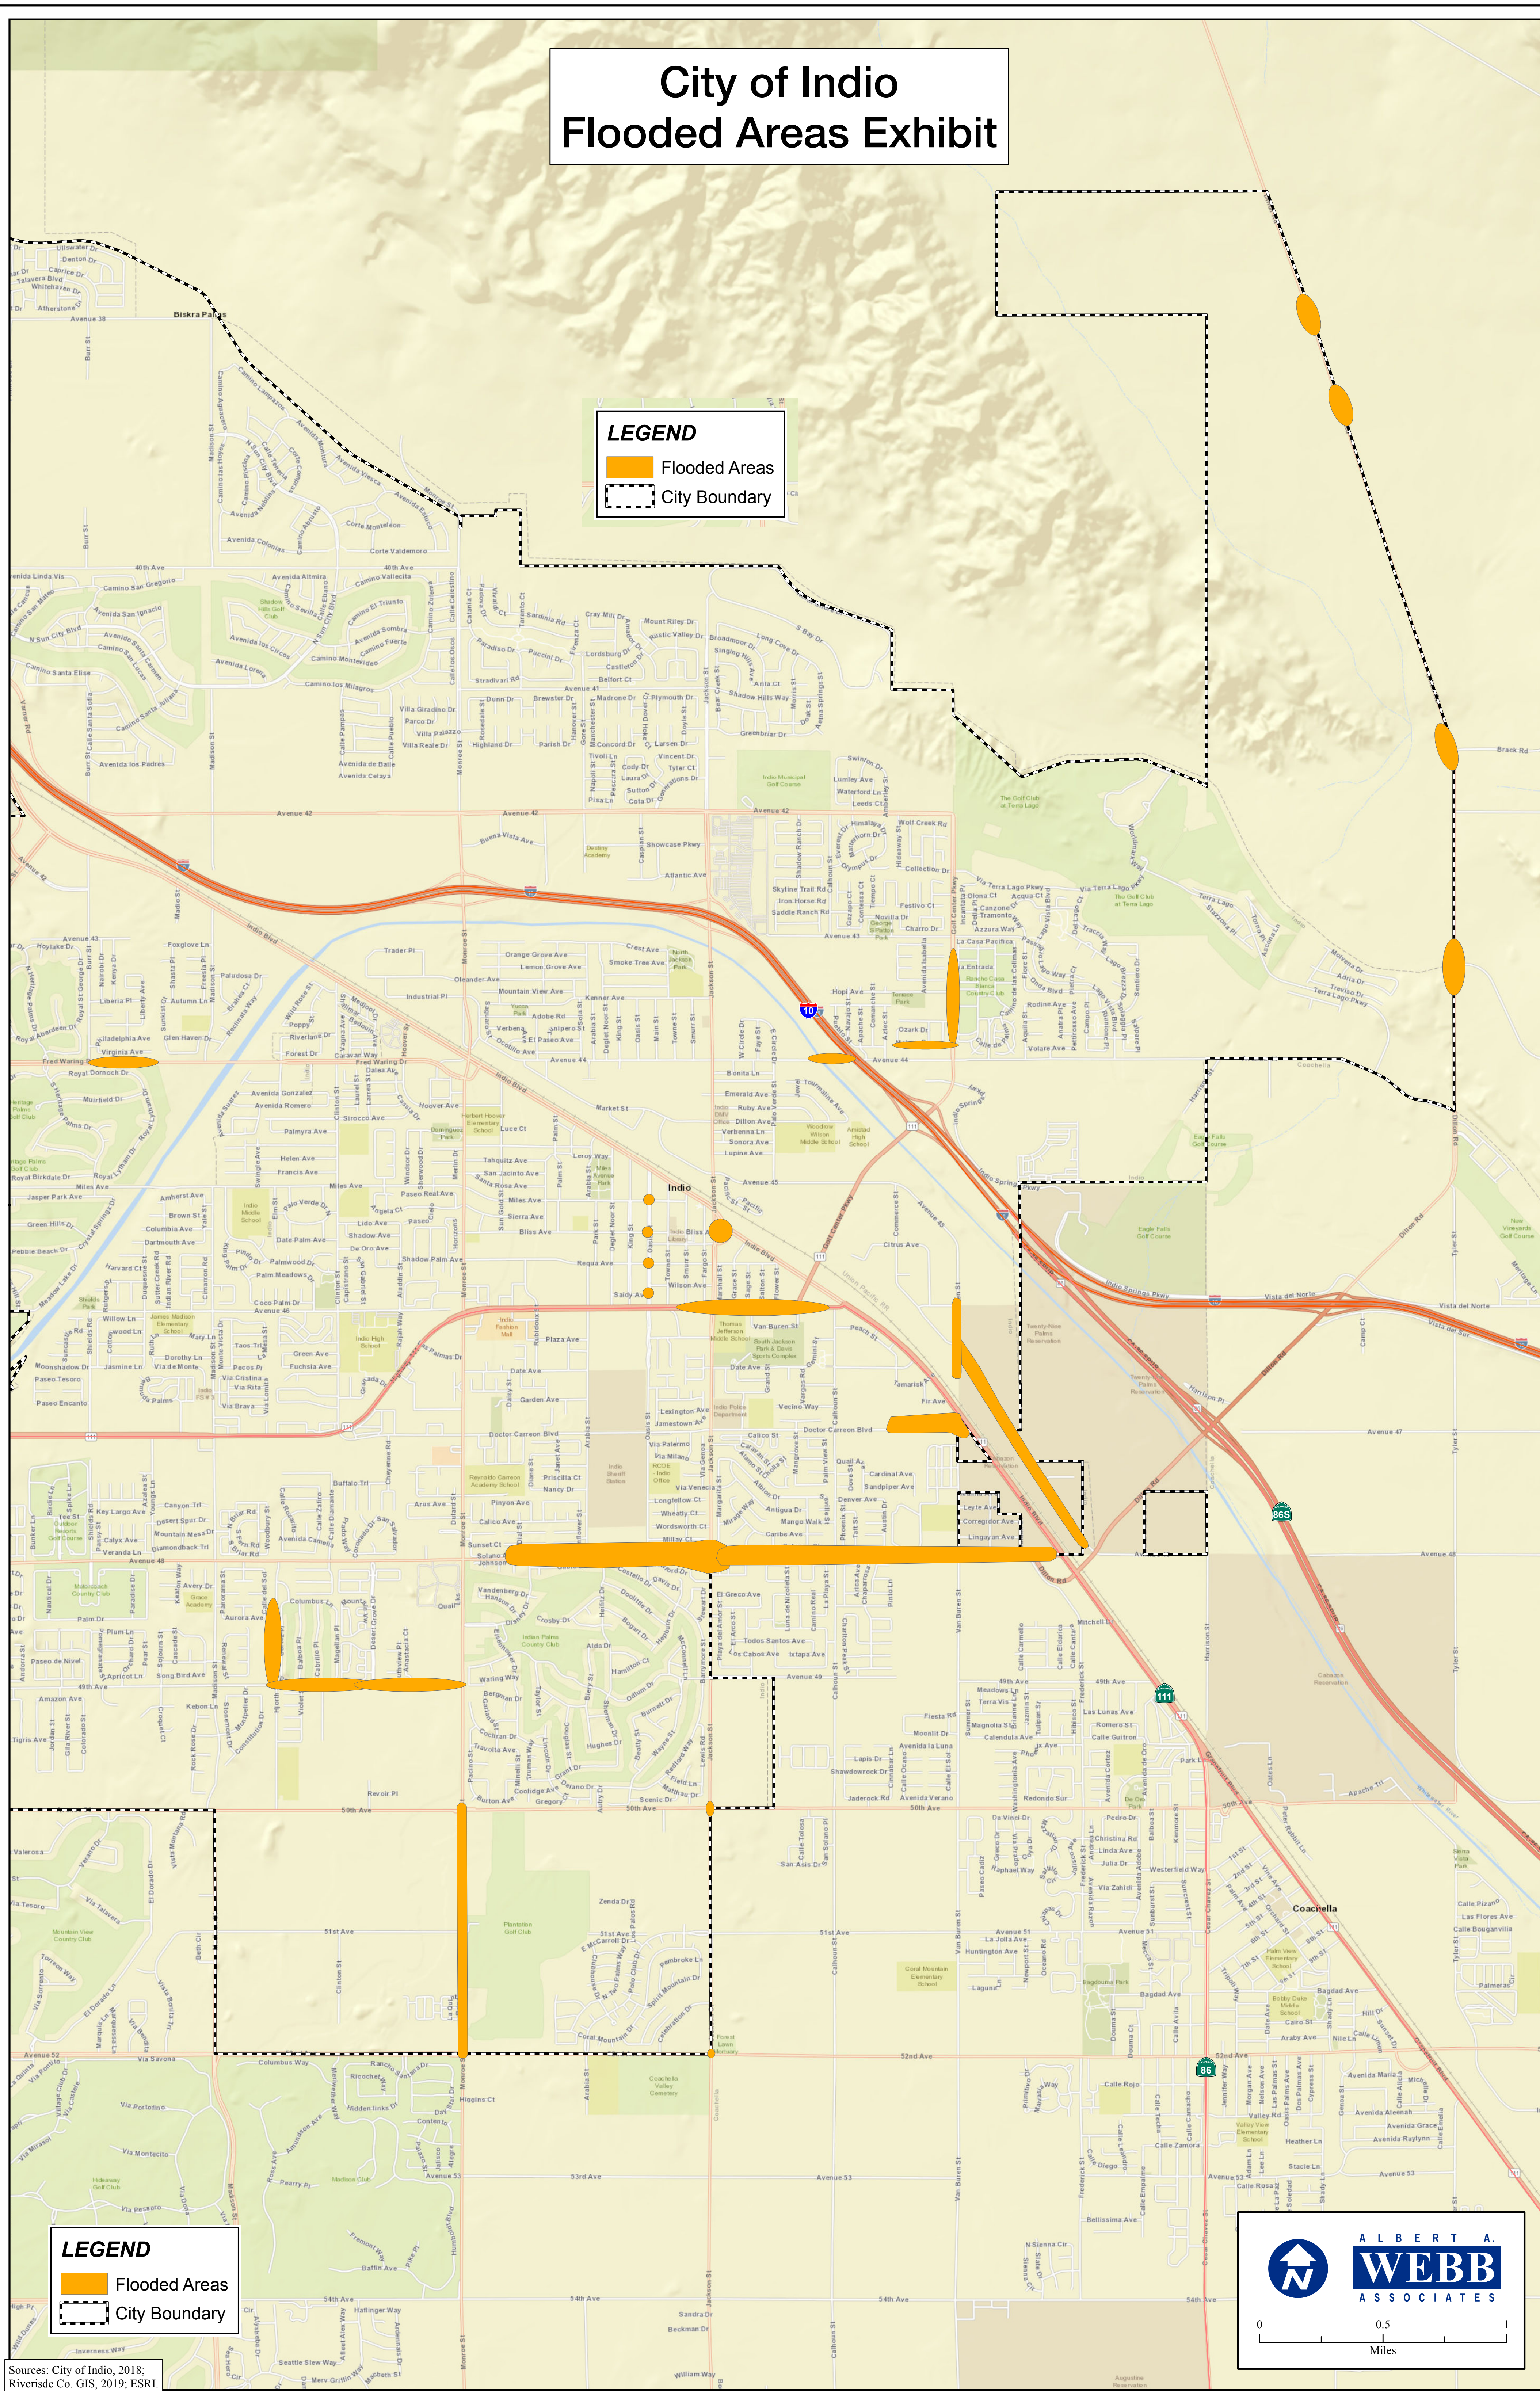

City of Indio Flooded Areas Exhibit

LEGEND

-  Flooded Areas
-  City Boundary

LEGEND

-  Flooded Areas
-  City Boundary

ALBERT A. WEBB ASSOCIATES

0 0.5 1
Miles

Sources: City of Indio, 2018; Riverside Co. GIS, 2019; ESRI.