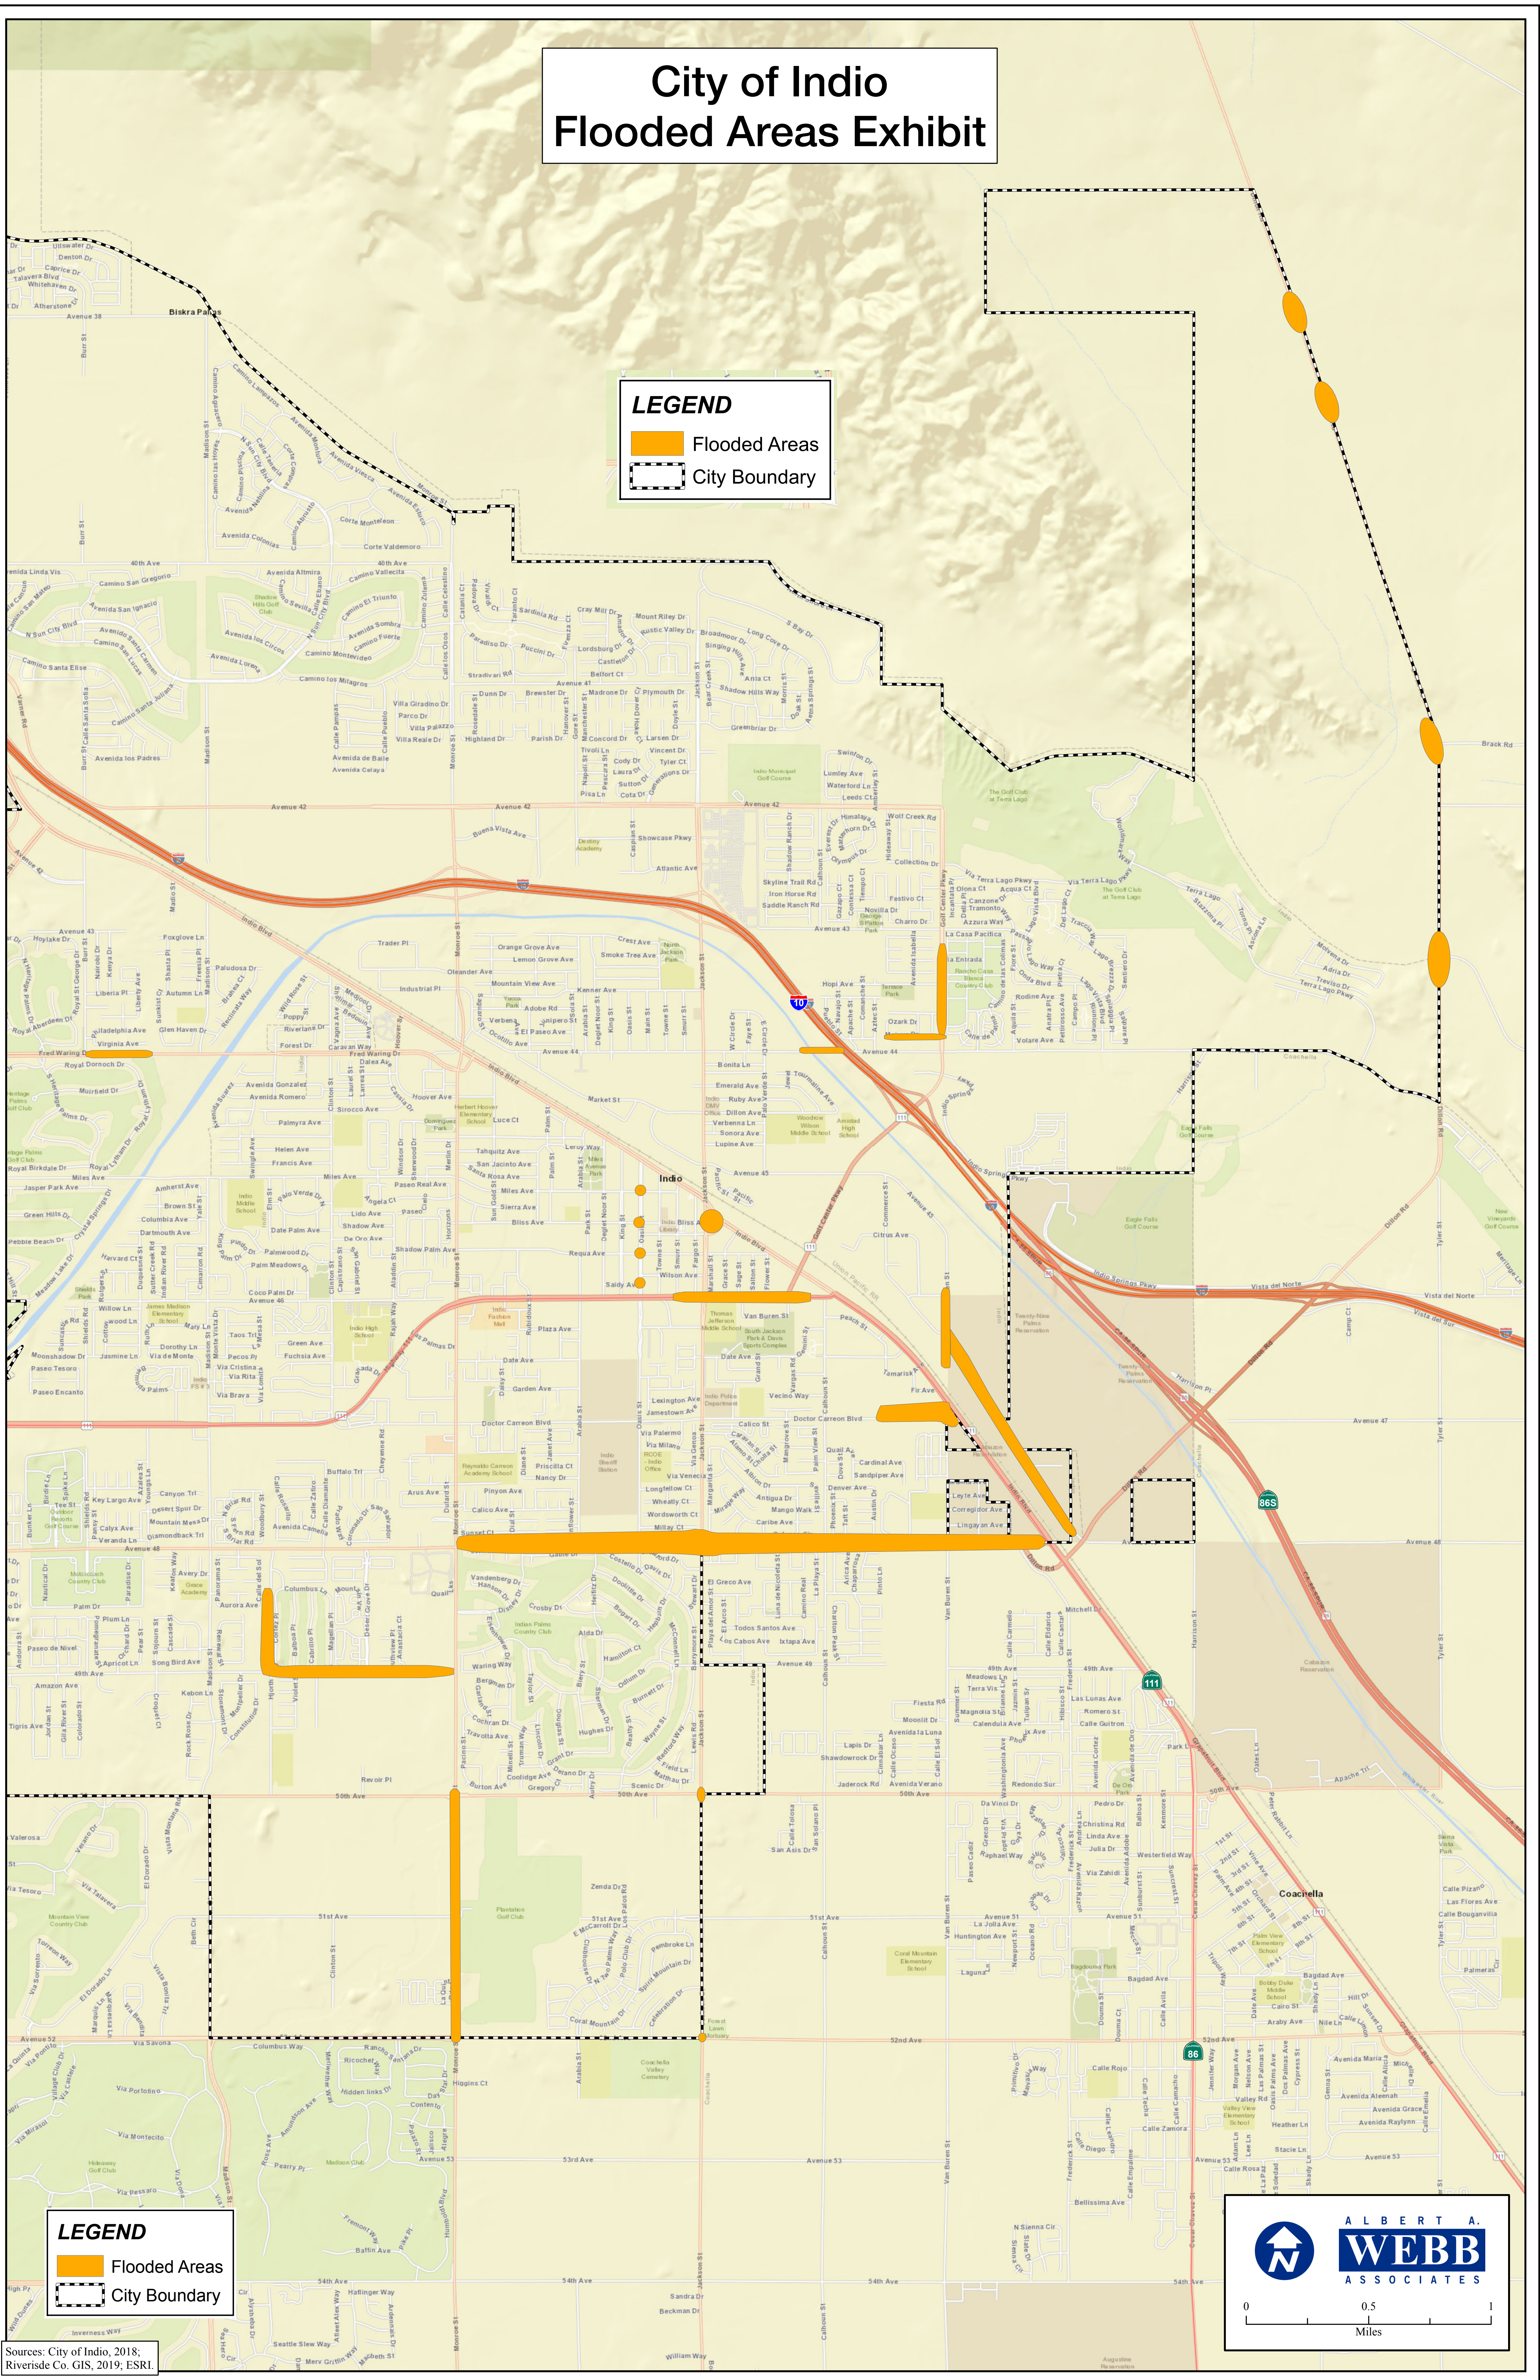

# City of Indio Flooded Areas Exhibit

## LEGEND

-  Flooded Areas
-  City Boundary

## LEGEND

-  Flooded Areas
-  City Boundary

ALBERT A.  
**WEBB**  
ASSOCIATES

0 0.5 1  
Miles

Sources: City of Indio, 2018;  
Riverside Co. GIS, 2019; ESRI.