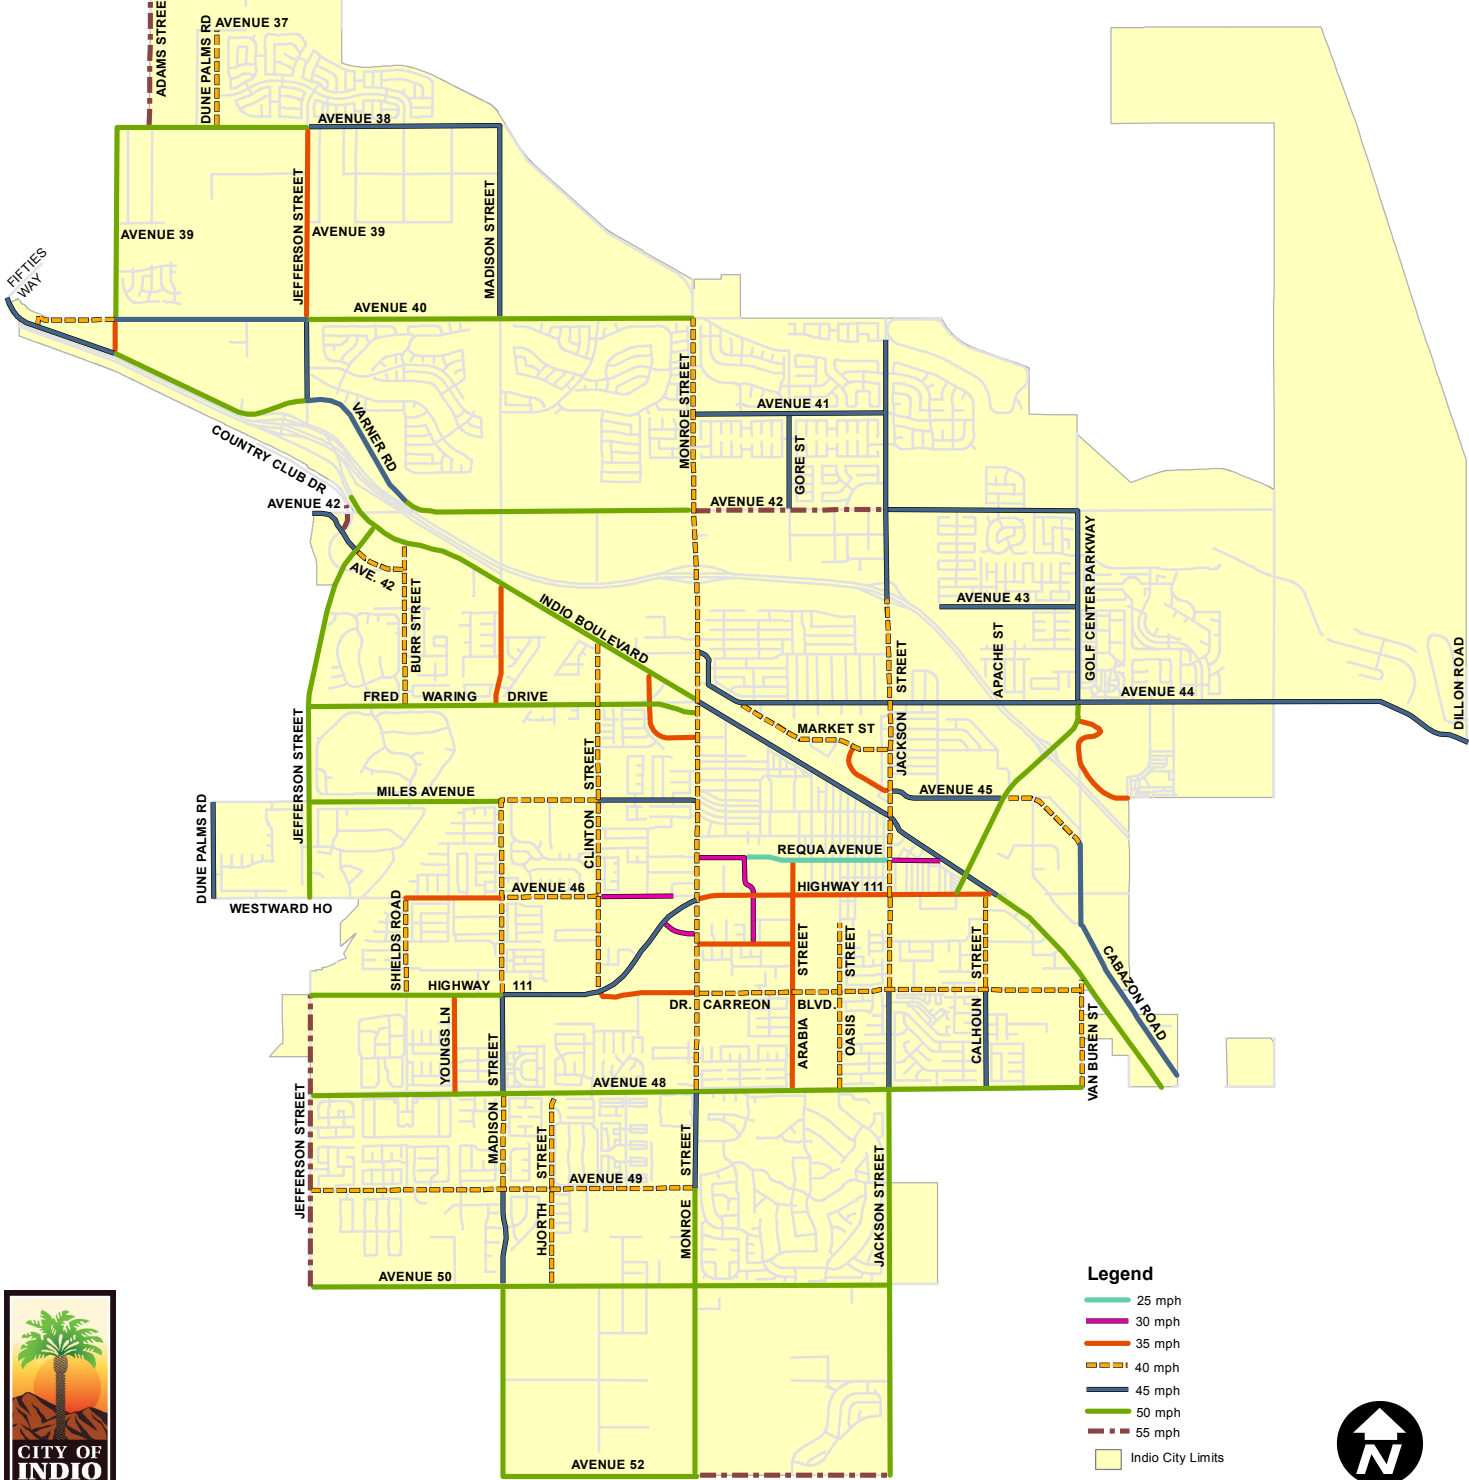

CITY OF INDIO SPEED LIMIT MAP

Legend

- 25 mph
- 30 mph
- 35 mph
- 40 mph
- 45 mph
- 50 mph
- 55 mph
- Indio City Limits

1 inch = 1 miles