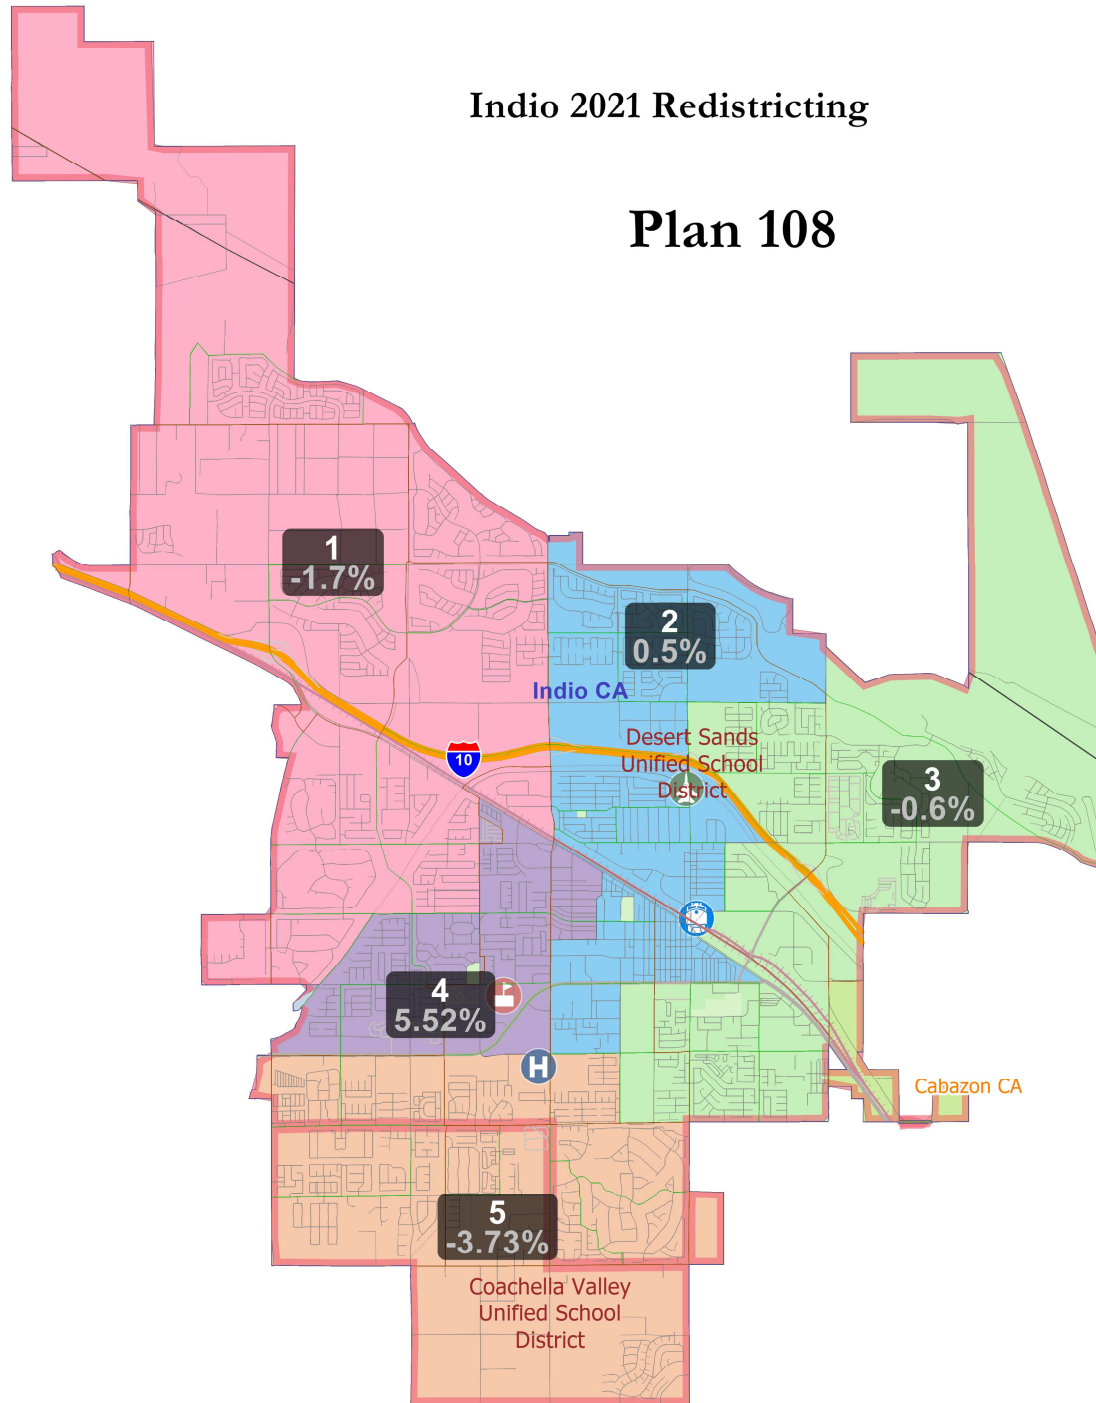

Indio 2021 Redistricting

Plan 108

Map layers

- Census Block
- Unified School
- Indian Reservation
- Landmark Area
- Landmark Point
- Water Area
- Pipeline Power Line
- Railroad
- Streets
- BG_Place
- TR_Place
- CO_Place

0 .5 1 1.5
Miles