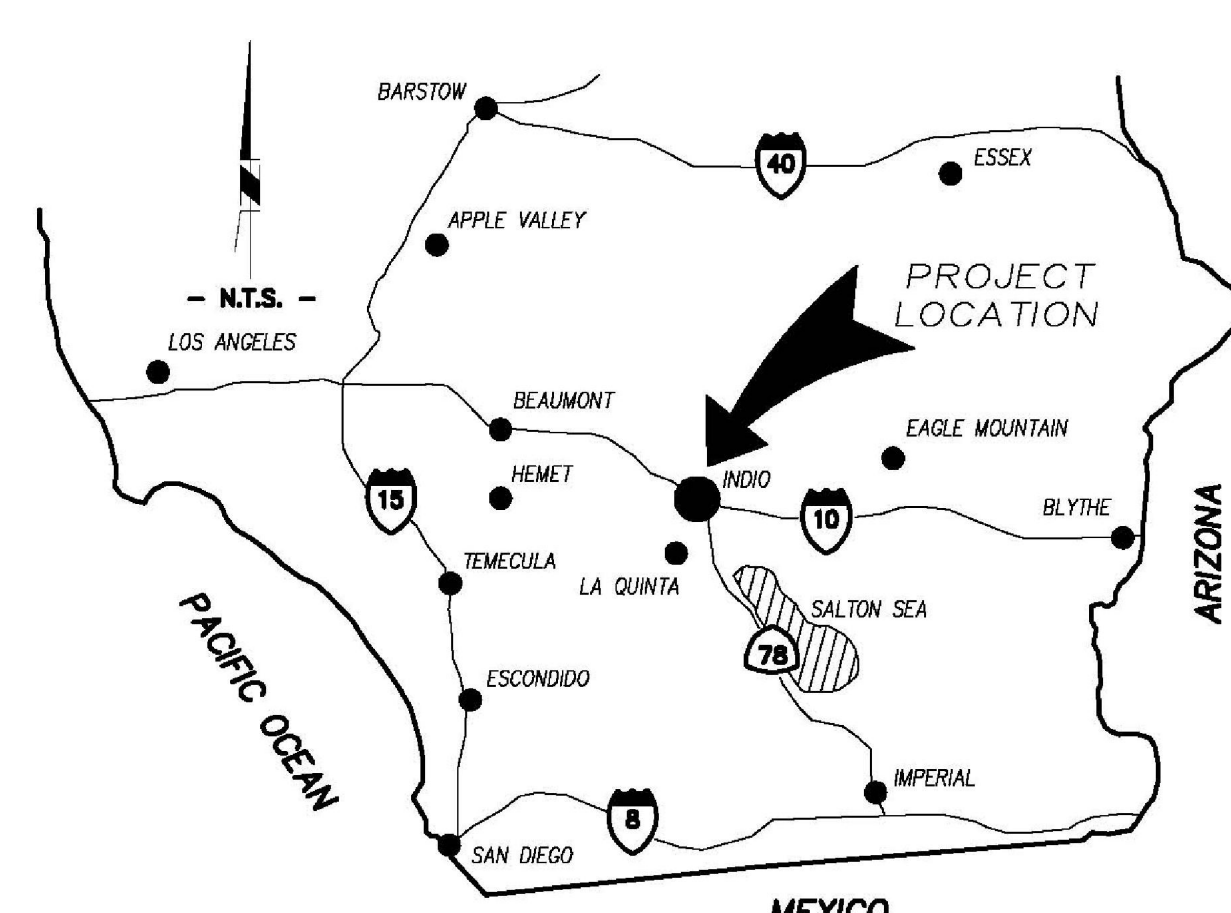

# MERGED REDEVELOPMENT AREA

Area Takeoff - City of Indio	Square Miles	Acres	Square Feet
City Limits	30.34	19,420.19	845,943,665.68
Date-Capitol Redevelopment Area	2.47	1,577.69	68,724,000.37
Indio-Centre Redevelopment Area	1.43	912.23	39,736,894.20
Merged Redevelopment Area	4.63	2,960.57	128,962,330.74

**Legend**

- COUNTY UNINCORPORATED AREAS
- DATE-CAPITOL-RDA-AREA
- INDIO-CENTRE-RDA-AREA
- MERGED-RDA
- INDIO CITY LIMITS

**LOCATION MAP**

**VICINITY MAP**