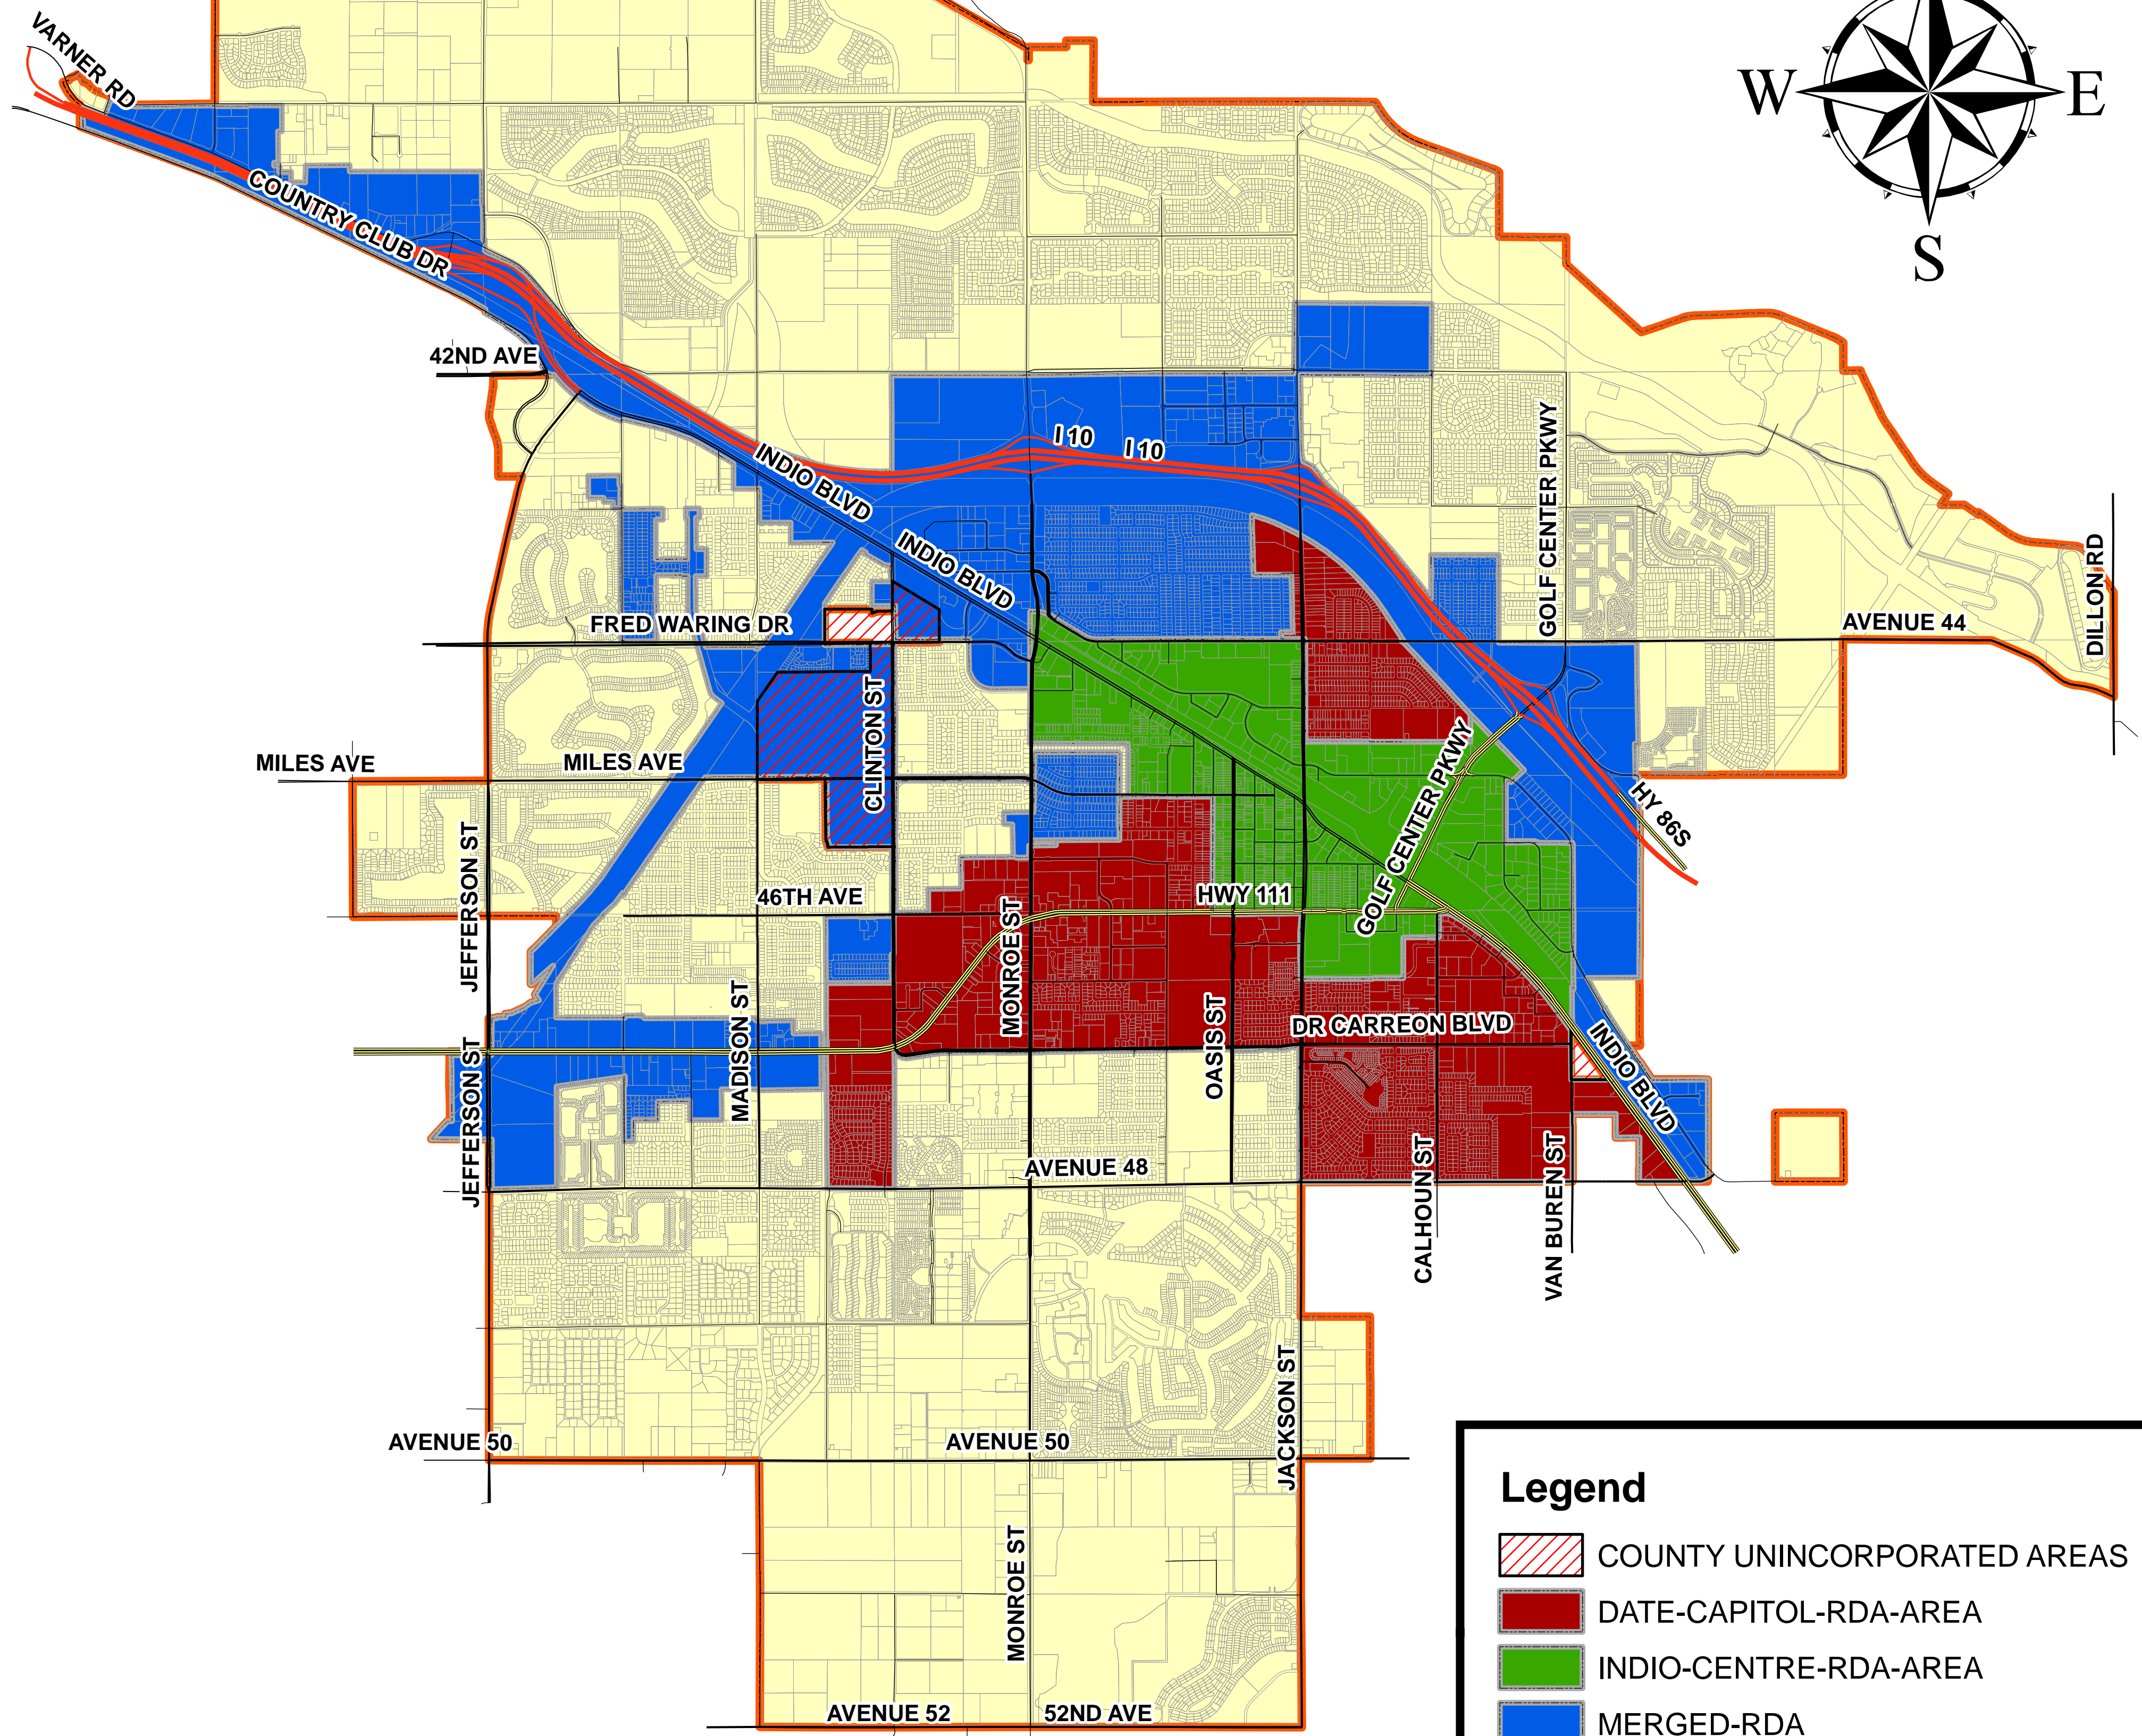

# MERGED REDEVELOPMENT AREA

Area Takeoff - City of Indio	Square Miles	Acres	Square Feet
City Limits	30.34	19,420.19	845,943,665.68
Date-Capitol Redevelopment Area	2.47	1,577.69	68,724,000.37
Indio-Centre Redevelopment Area	1.43	912.23	39,736,894.20
Merged Redevelopment Area	4.63	2,960.57	128,962,330.74

**Legend**

- COUNTY UNINCORPORATED AREAS
- DATE-CAPITOL-RDA-AREA
- INDIO-CENTRE-RDA-AREA
- MERGED-RDA
- INDIO CITY LIMITS

**LOCATION MAP**

**VICINITY MAP**